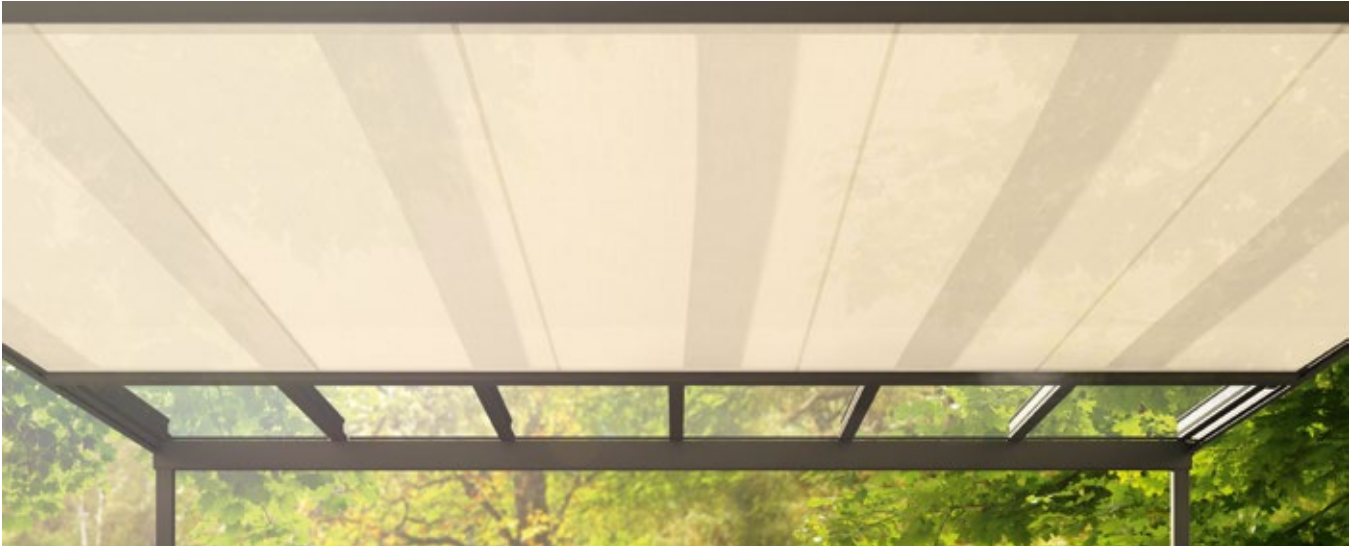

Under-mounted conservatory awnings **for cosy flair.**

Enjoy relaxing times under your patio roof – this is the promise that is kept by your Sottezza II. The decorative inside shadowing is elegant, sleek and understated – and suitable for almost every patio roof. The Sottezza II quite simply invites you to relax. And that's what you'll be able to do. That's because this awning reduces the development of heat under the glass and provides for feel-good temperatures – also in the summer. In the cooler seasons, the warming solar rays are used to heat up your patio area. At the same time, the Sottezza II also provides effective glare protection.

Sottezza II

Max. width one-part	6,0 m
Max. projection	5,0 m
Max. fabric surface	30,0 m²

Standard rack colors:

Griesser Bestseller Colors