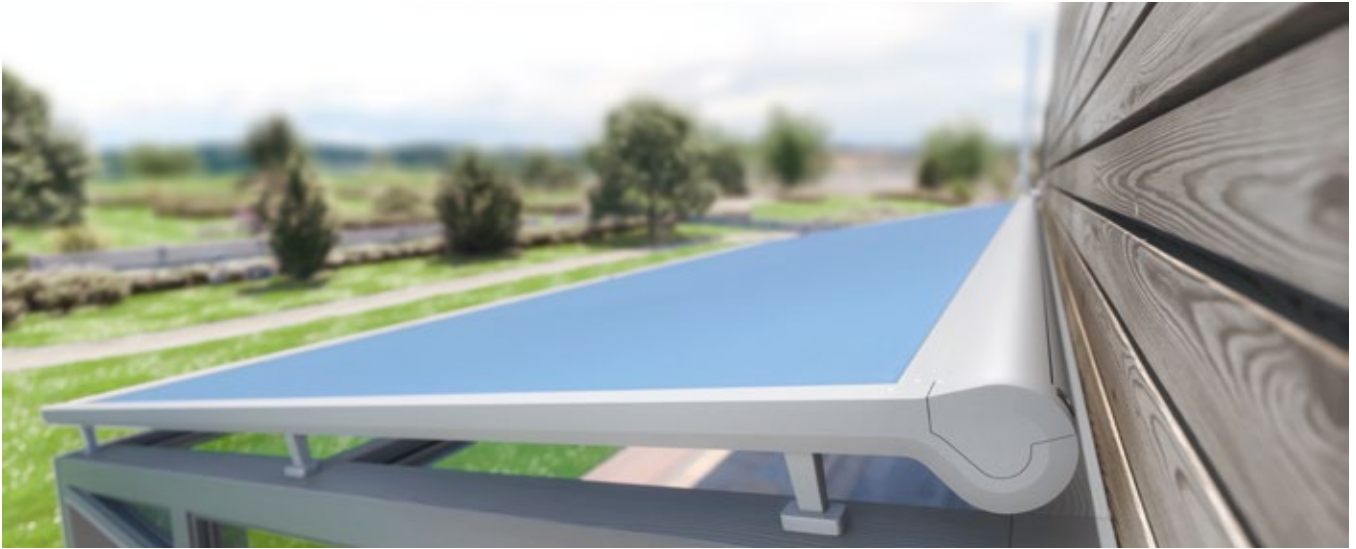

# WGM Top

Suitable for almost any roof, **truly versatile.**

The WGM Top fitted sun room awning creates a pleasant shaded area on your patio or in your sun room where you can linger, even on particularly sunny days. Almost entirely independent of the existing conditions, the WGM Top can be combined with almost every roof structure and thus genuinely enhances your feel-good place.