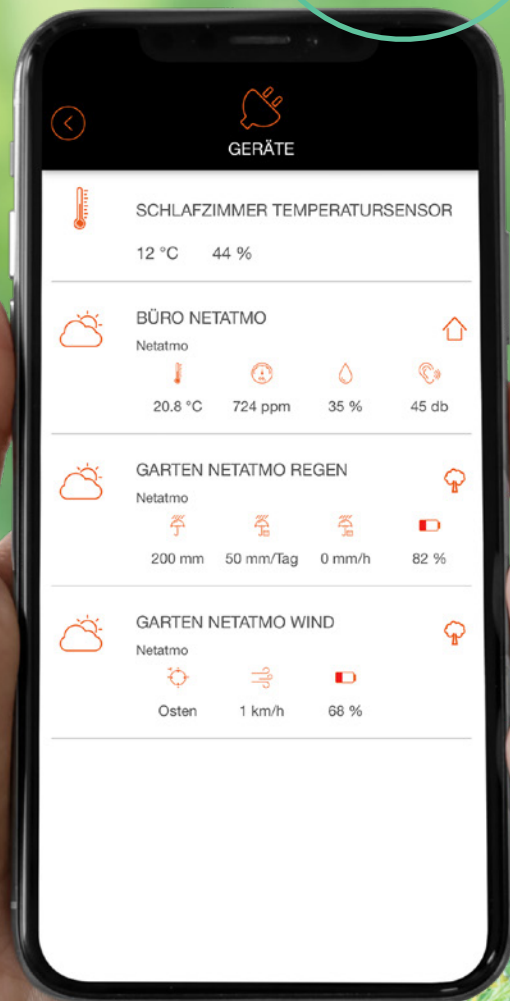

## With Griesser Smart Home.

Whether you are planning to build a new home or remodel your present one, you will be taking decisions that have a lasting impact on your life. With Griesser Smart Home you can gradually make your home fit for your future.

# In the future.

Now.

GET IT ON  
**Google Play**

Download on the  
**App Store**

**Ahead in 2025.**

The control center (or gateway) will be WLAN-connected with the home's router to bring all learned devices into a single system.