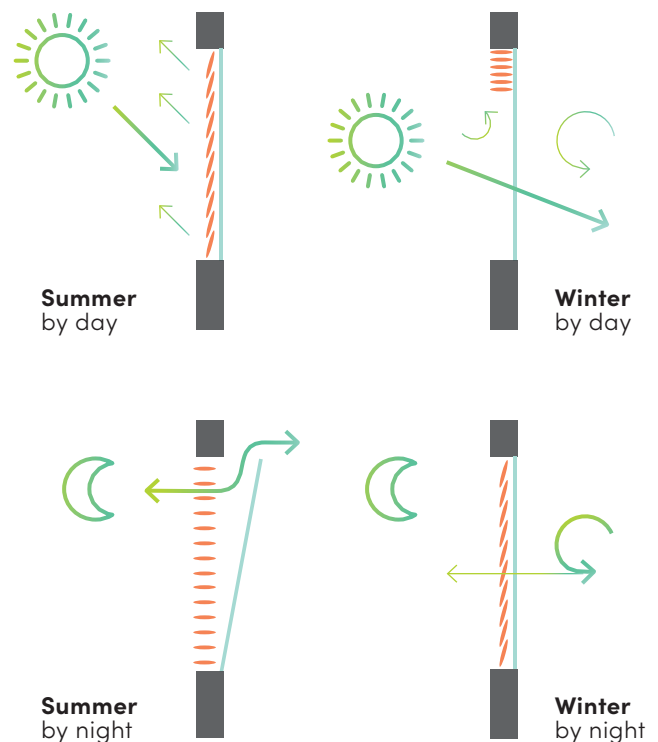

Energy savings.

Thermal comfort through a perfect indoor climate with high energy efficiency.

With Griesser's smart and automatically controlled solar shading systems, you will maintain an optimum indoor ambience at every time of year. Griesser's sensitive systems respond automatically to light and temperature conditions to ensure that your home enjoys comfortable steady temperatures.

Your rooms will be kept ideally warm or cool, while simultaneously reducing your heating and cooling needs. Griesser's smart management will save you valuable energy and can lower your energy consumption by up to 40 % compared to air-conditioned premises* – which is good news for both your budget and the environment. Steady temperatures also help maintain a healthy indoor ambience and can even reduce the risk of colds. All in all, a perfect symbiosis of sustainability, comfort and good health.

The climate in our home is much healthier now – and we're saving on energy, too.

Marie M. – Verona