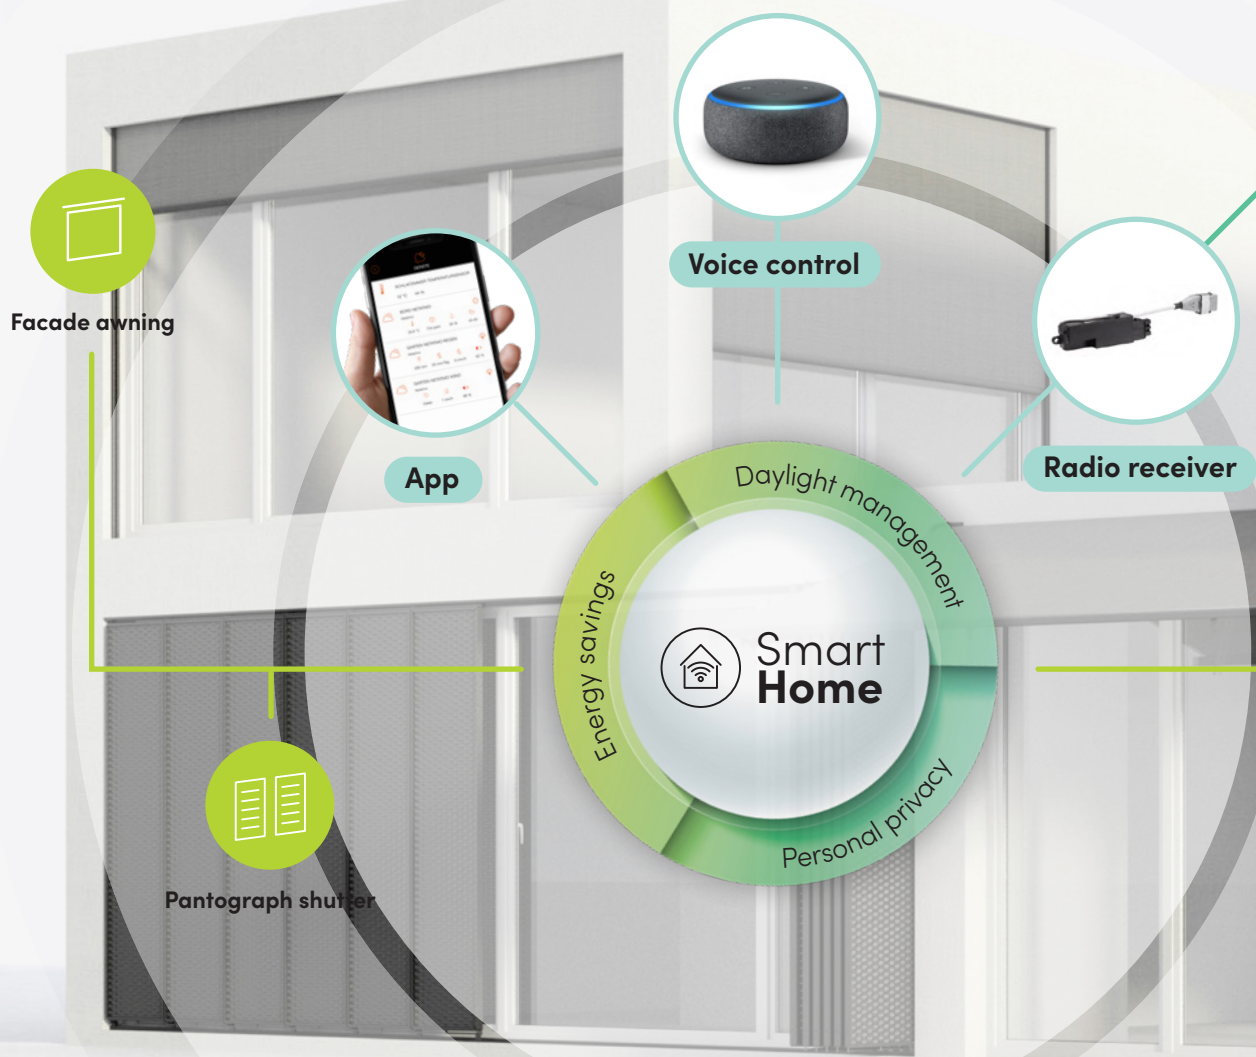

### Daylight management.

With its smart adjustments to the sun's position and the lighting conditions, Griesser SmartHome ensures optimum room lighting without unwanted reflection or glare.

### A sense of security.

Even when you are not at home, Griesser Smart Home can make your house look occupied, with solar shading systems that can be time-controlled or vacation-programmed. The system can be extended to motion sensors, too.

### Undisturbed privacy.

Griesser SmartHome's automatically controlled solar shading protects you from undesired visual intrusion to make your home a genuine feelgood oasis.

# Feeling good and well within your walls. With Griesser Smart Home.

Enjoy comfort and security. Our flexible systems can be expanded at any time and will always show the current status of all your connected devices. Easy to use from your smartphone or tablet, the system can also be adjusted swiftly and simply to meet your individual needs.